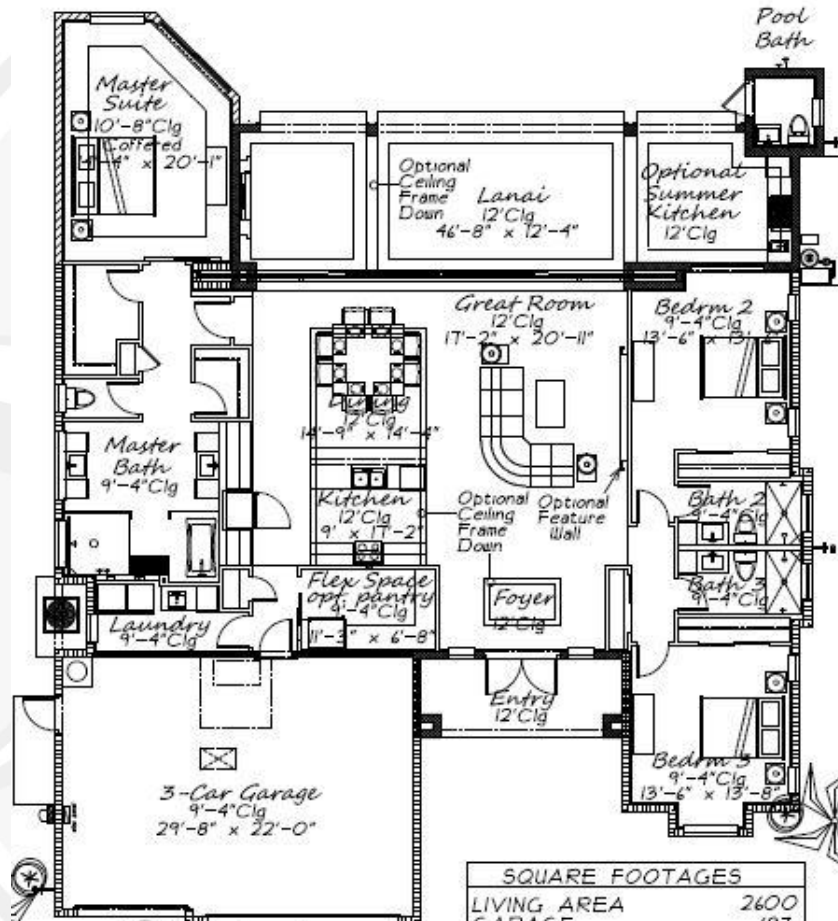

DREAM VIEW MARTINIQUE

SQUARE FOOTAGES	
LIVING AREA	2600
GARAGE	697
LANAI	603
ENTRY	114
TOTAL	4014

© 2017 Copyright,
Premier Cape Construction
All sizes are approximate